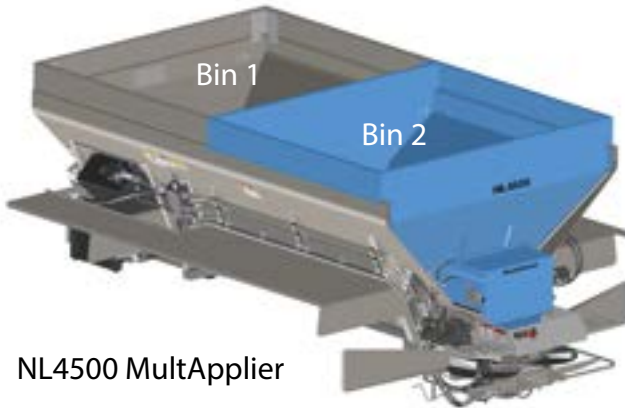

NL4500G4 Edge

Variable Dry Rate Nutrient Applicator

Precision Application

- Boundary spreading
- Precise independent spinner control and monitoring
- Automatic feedgate and fan frame control

Ease of Use

- Intuitive New Leader user interface
- System sensors to monitor spreader performance
- Feedgate optimizer to calculate height
- Standard High Output Kit for high-rate fertilizer applications (remove for lime)

- MultApplier
 - Two product, variable rate spreading
 - Stainless steel connections for easy removal
 - Enhanced feedgate design for higher outputs
- MultiBin
 - Four product, variable rate spreading
 - Stainless steel connections for easy removal
- Optional MicroBin Top Cover

NL4500G4 Edge Specifications

NL4500 Single Bin

NL4500G4 Edge	
Length	in (cm)
14' (4.27m)	196 (498)
15' (4.57m)	208 (528)
Struck Capacity	Cu Ft (Cu M)
14' (4.27m)	298 (8.44)
15' (4.57m)	321 (9.09)
Estimated Weight	lbs (kg)
14' (4.27m)	4800 (2177)
15' (4.57m)	5000 (2268)