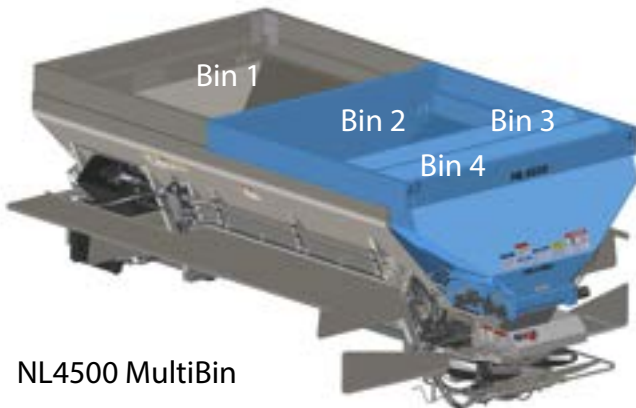

- MultApplier
 - Two product, variable rate spreading
 - Stainless steel connections for easy removal
 - Enhanced feedgate design for higher outputs
- MultiBin
 - Four product, variable rate spreading
 - Stainless steel connections for easy removal
- Optional MicroBin Top Cover

NL4500G4 Edge Specifications

NL4500 Single Bin

NL4500G4 Edge	
Length	in (cm)
14' (4.27m)	196 (498)
15' (4.57m)	208 (528)
Struck Capacity	Cu Ft (Cu M)
14' (4.27m)	298 (8.44)
15' (4.57m)	321 (9.09)
Estimated Weight	lbs (kg)
14' (4.27m)	4800 (2177)
15' (4.57m)	5000 (2268)

NL4500 MultiApplier

MultiApplier	5ft MultiApplier	7ft MultiApplier
14' Est. Ship Weight	5600 (2540 kg)	5800 (2631 kg)
15' Est. Ship Weight	5800 (2631 kg)	6000 (2722 kg)
	Capacities with 5 ft. MultiApplier Cu ft (Cu M)	Capacities with 7 ft. MultiApplier Cu ft (Cu M)
14' Bin 1 Struck Capacity	253 (7.16)	195 (5.52)
14' Bin 2 Struck Capacity	115 (3.25)	161 (4.65)
14' Total Struck Capacity	368 (10.41)	356 (10.07)
15' Bin 1 Struck Capacity	282 (7.98)	224 (6.34)
15' Bin 2 Struck Capacity	115 (3.25)	161 (4.65)
15' Total Struck Capacity	397 (11.23)	385 (10.99)

NL4500 MultiBin

14' MultiBin	
Struck Capacity	Cu Ft (Cu M)
Bin 1	195 (5.52)
Bin 2	143 (4.05)
Single Micro - Bin 3	44 (1.24)
Dual Micro - Bin 3	23 (.65)
Dual Micro - Bin 4	21 (.59)
Total Capacity	382 (10.81)
Est. Ship Weight	6200 (2903 kg)